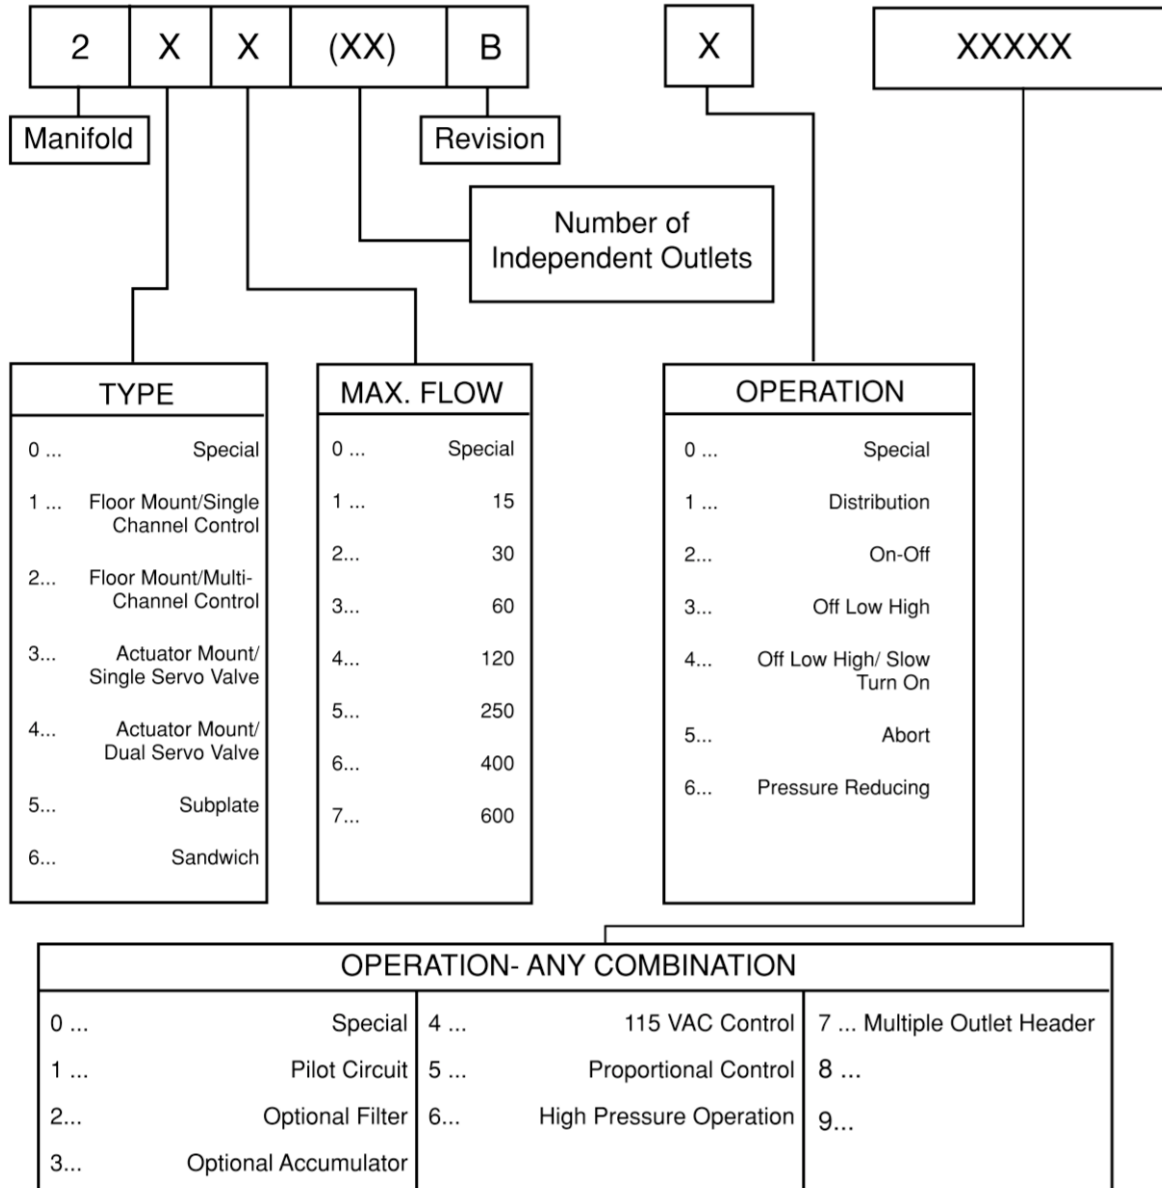

Ordering Information

NOTE: Special Codes defined by drawing; 24 VDC control is standard

- Other sizes available on request